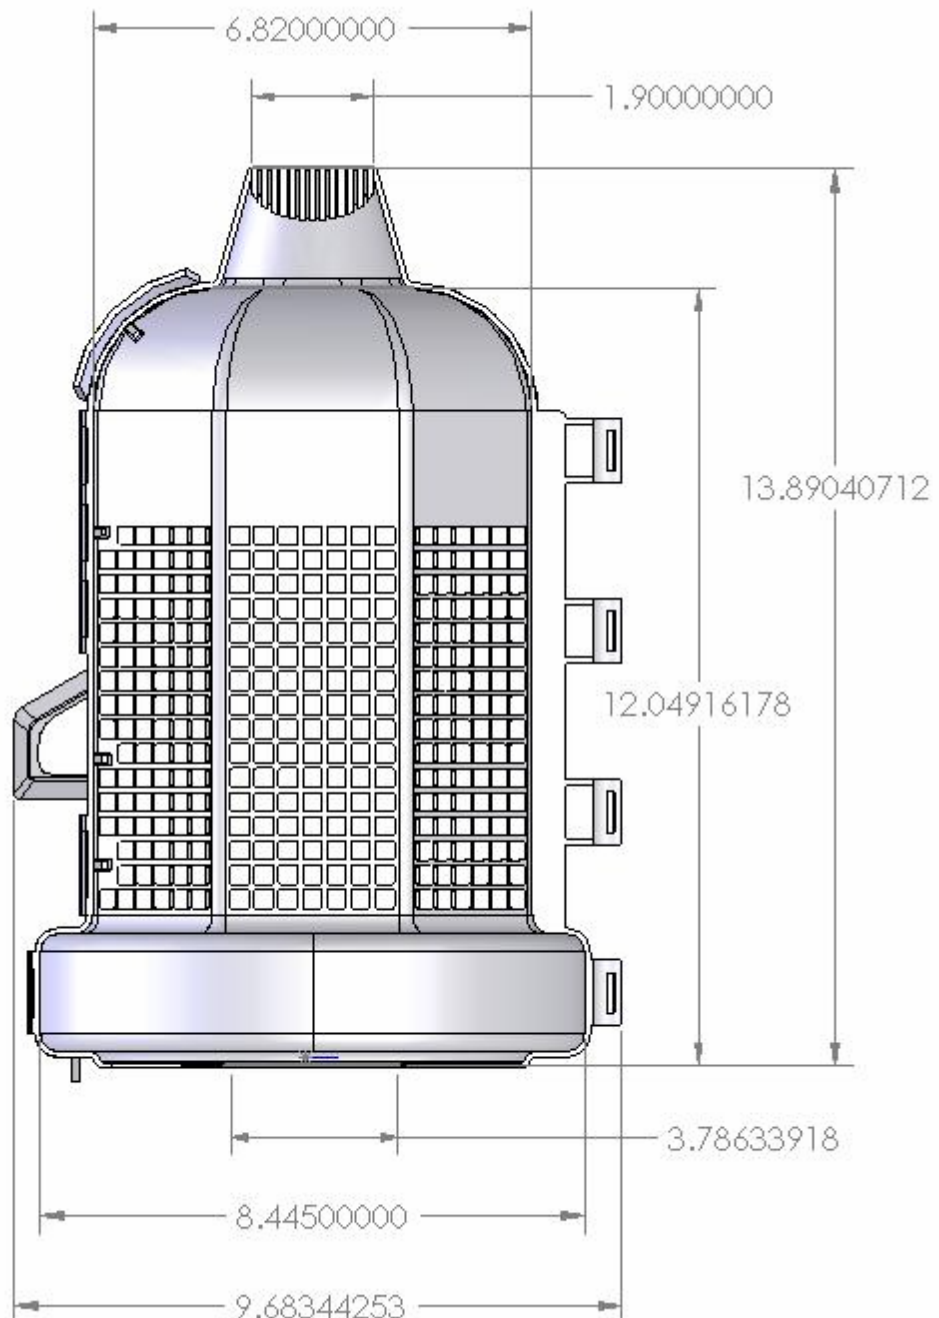

THERM-A-GUARD®

Model #: TGB-82512
Weight: 15.5 oz. (441 g.)
Body Thickness: 90/1000"

Dimensions: Inches

THERM-A-GUARD®

Model #: TGB-82512

SELF ADJUSTING AND TRIM TO FIT WIRE OUTLET

POSITIVE LATCHING SYSTEM

PIVOT HINGE DESIGN FOR DURABILITY

SELF ADJUSTING BUSHING GRIPS