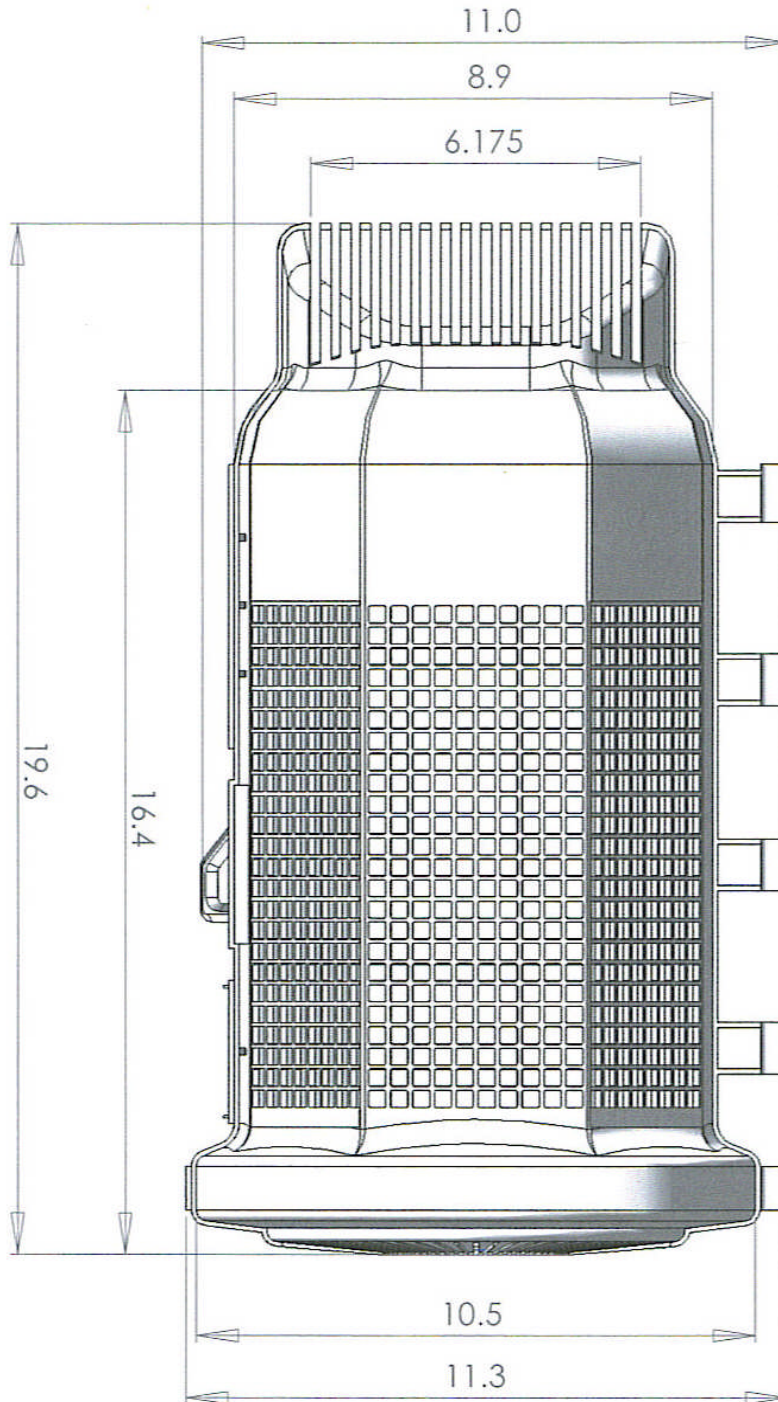

THERM-A-GUARD®

Model: TGB-10517
Weight: 28.6 oz (814 g)
Body Thickness: 100/1000"
Dimensions in Inches

THERM-A-GUARD®

Model: TGB-10517

SELF ADJUSTING AND
TRIM TO FIT WIRE OUTLET

POSITIVE LATCHING
SYSTEM

PIVOT HINGE DESIGN FOR
DURABILITY

SELF ADJUSTING BUSHING GRIPS