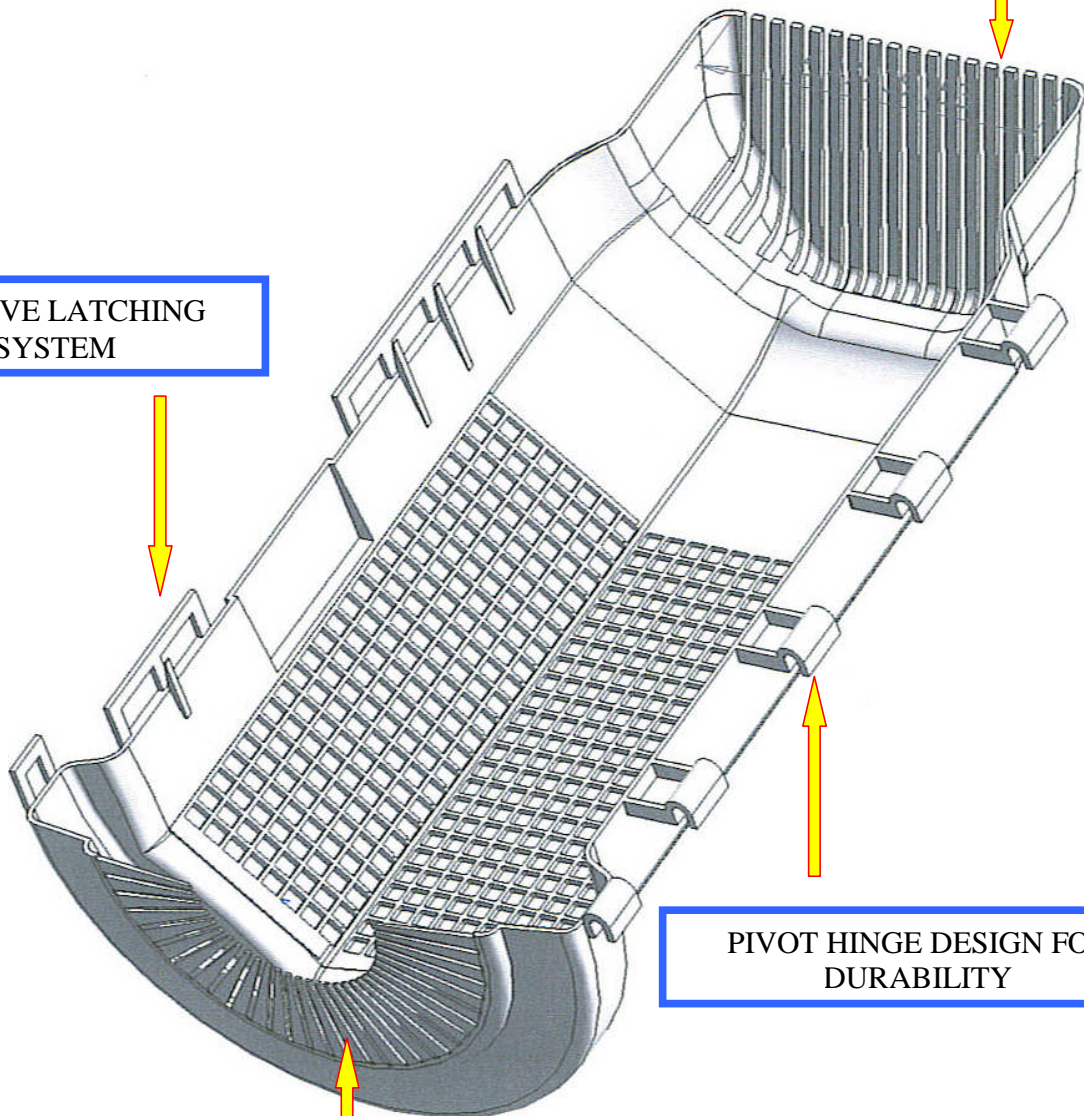

THERM-A-GUARD®

Model: TGB-10517
Weight: 28.6 oz (814 g)
Body Thickness: 100/1000"
Dimensions in Inches

THERM-A-GUARD®

Model: TGB-10517

SELF ADJUSTING AND
TRIM TO FIT WIRE OUTLET

POSITIVE LATCHING
SYSTEM

PIVOT HINGE DESIGN FOR
DURABILITY

SELF ADJUSTING BUSHING GRIPS