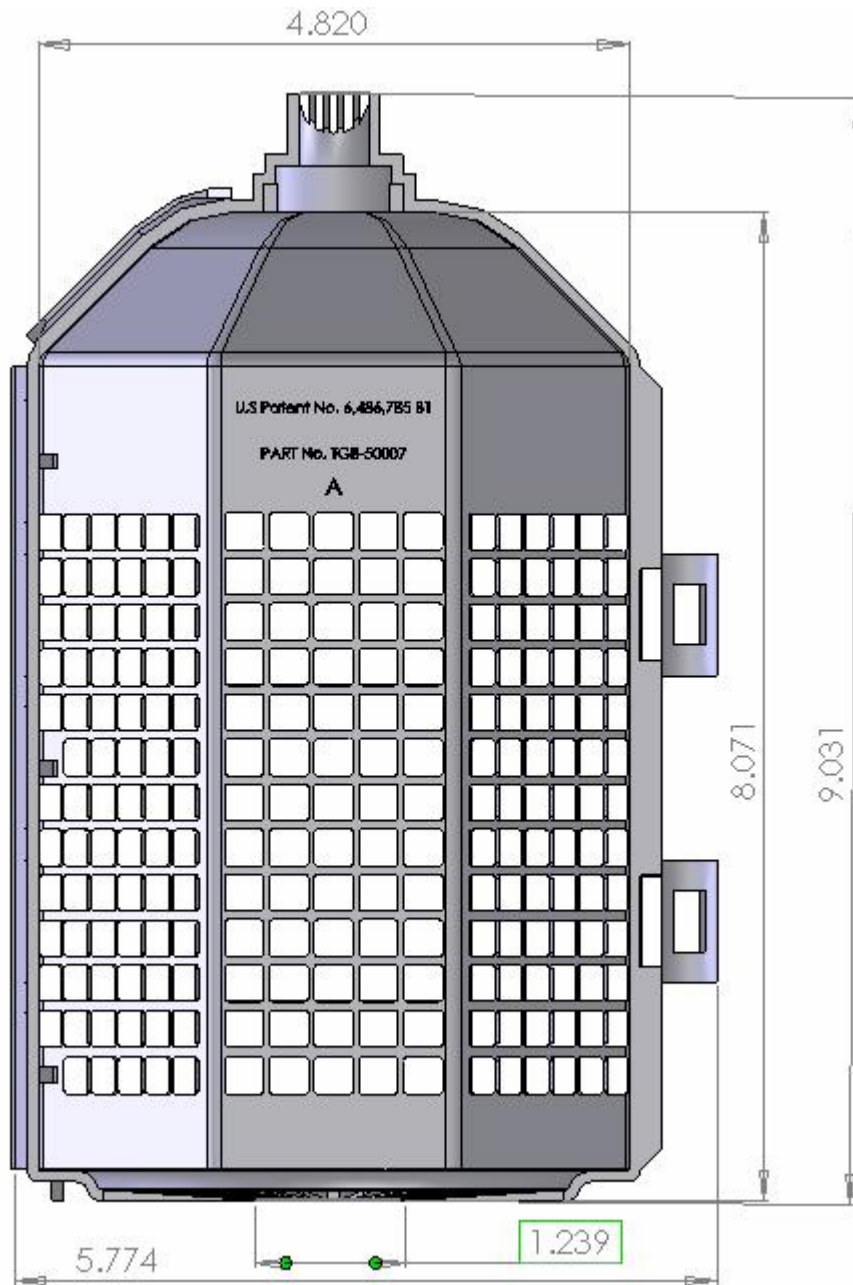

THERM-A-GUARD®

Model #: TGB-50007
Weight: 5.4 oz. (154 g.)
Body Thickness: 90/1000"

Dimensions: Inches

THERM-A-GUARD®

Model #: TGB-50007

POSITIVE LATCHING
SYSTEM

TRIM TO FIT WIRE
OUTLET

PIVOT HINGE DESIGN FOR
DURABILITY

SELF ADJUSTING BUSHING
GRIPS