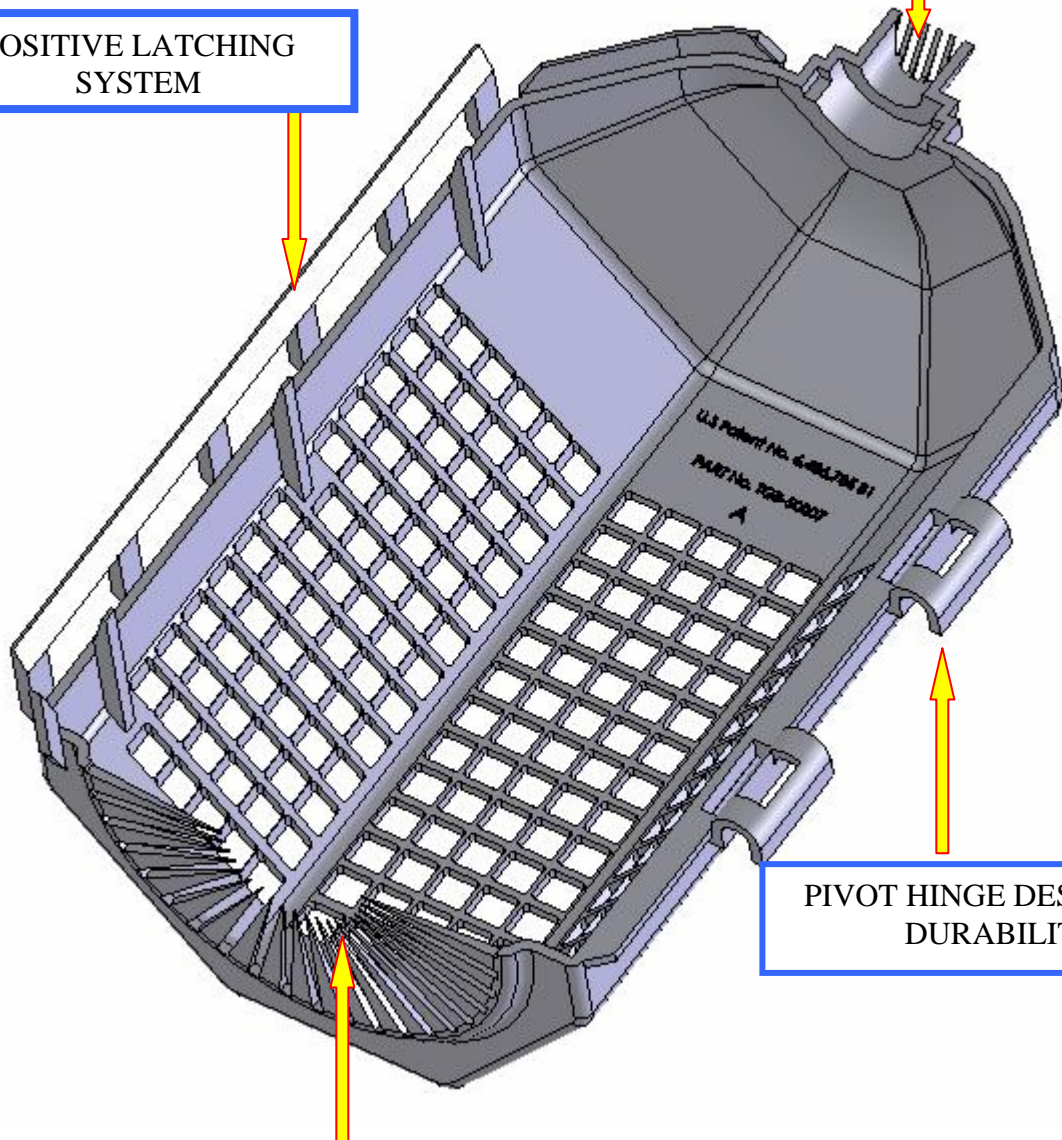

THERM-A-GUARD®

Model #: TGB-50007
Weight: 5.4 oz. (154 g.)
Body Thickness: 90/1000"

Dimensions: Inches

THERM-A-GUARD®

Model #: TGB-50007

POSITIVE LATCHING
SYSTEM

TRIM TO FIT WIRE
OUTLET

PIVOT HINGE DESIGN FOR
DURABILITY

SELF ADJUSTING BUSHING
GRIPS